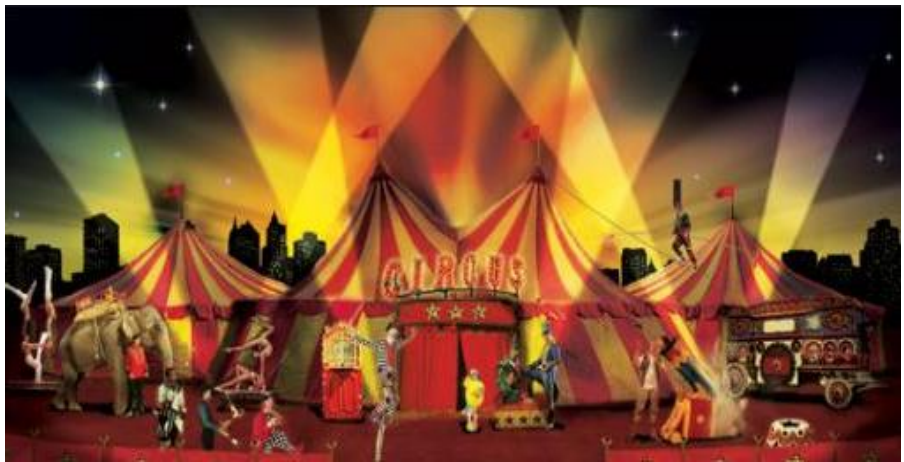

20'x20' = $775

40'x10' = $775

30'x15' = $775

40'x20' = $975

50'x20' = $1,178